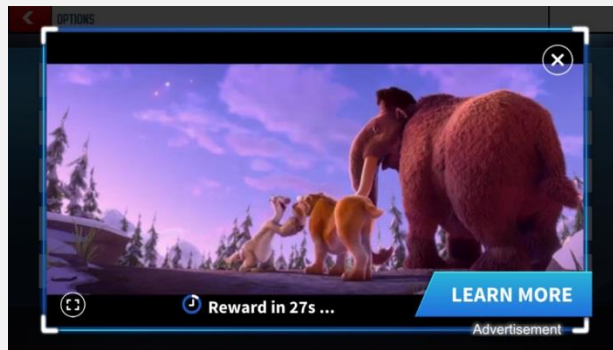

### ASSETS TO PROVIDE: 2 elements

- Logo
- Video

- For portrait orientation - The following icons & features will be applied automatically by our ad server (please do not add any to your creative)
  - Reward Timer will be located in the bottom left section of video
  - Learn More CTA button will be located in the bottom center section of the ad when collapsed
  - Player Expand / Player Collapse button will be located in the bottom right corner of video
  - “Advertisement” label will be located in the bottom right corner of the ad