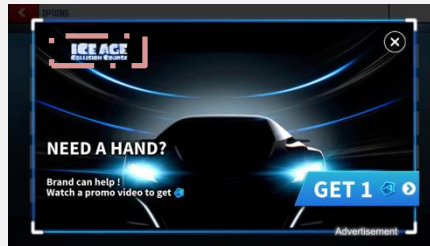

CREATIVE SPECS

Buddy Pack 1/2

Buddy Pack (Native)

Buddy Pack is developed in-house – Gameloft Expertise

1. Logo

Size : **140x50** min, **450x130** max

Format Required: JPG

File size limit: 20KB, max 50KB