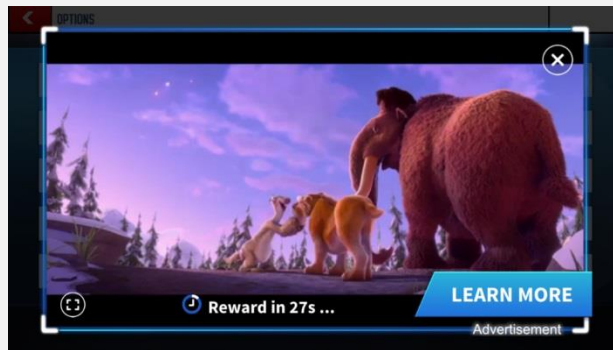

ASSETS TO PROVIDE:

2 elements

- Logo
- Video

Design Requirements

- For landscape orientation - The following icons & features will be applied automatically by our ad server (please do not add any to your creative)
 - Reward Timer will be located in the bottom center section of video
 - Learn More CTA button will be located in the bottom right section of the video when collapsed
 - Player Expand / Player Collapse button will be located in the bottom left corner of video
 - “Advertisement” label will be located in the bottom right corner of the ad